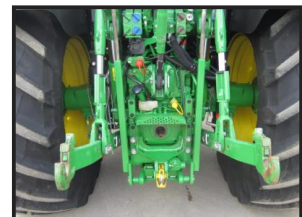

## John Deere 6155M

**£69,000.00**

40Km/H Command Quad, TLS, cab suspension, 3 spools, front linkage, Autotrac ready, 650/65 R 38, 540/65 R 28