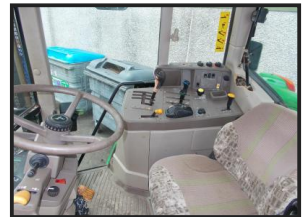

## John Deere 6230

**£17,500.00**

NO REAR LIFT ARMS

420/85R24

460/85R38